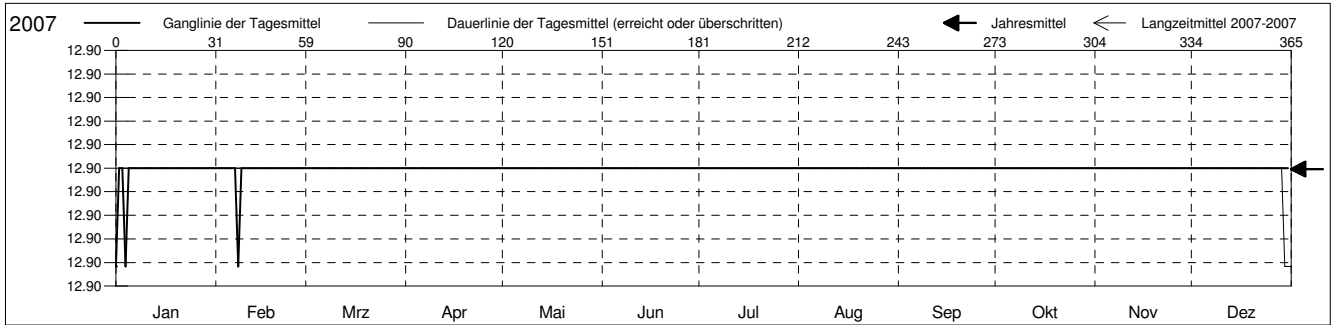

279.12

Lutzertstrasse OM1

m ü.M.

m ü.M.

**Amt für Umweltschutz und Energie**

**Kanton Basel-Landschaft**

Koordinaten: 614365.00 / 264925.50

2007	Januar	Februar	März	April	Mai	Juni	Juli	August	September	Oktober	November	Dezember	
1	12.9 +	12.9 +	12.9 +	12.9 +	12.9 +	12.9 +	12.9 +	12.9 +	12.9 +	12.9 +	12.9 +	12.9 +	1
2	12.9 +	12.9 +	12.9 +	12.9 +	12.9 +	12.9 +	12.9 +	12.9 +	12.9 +	12.9 +	12.9 +	12.9 +	2
3	12.9 +	12.9 +	12.9 +	12.9 +	12.9 +	12.9 +	12.9 +	12.9 +	12.9 +	12.9 +	12.9 +	12.9 +	3
4	12.9 +	12.9 +	12.9 +	12.9 +	12.9 +	12.9 +	12.9 +	12.9 +	12.9 +	12.9 +	12.9 +	12.9 +	4
5	12.9 +	12.9 +	12.9 +	12.9 +	12.9 +	12.9 +	12.9 +	12.9 +	12.9 +	12.9 +	12.9 +	12.9 +	5
Tagesmittel													
6	12.9 +	12.9 +	12.9 +	12.9 +	12.9 +	12.9 +	12.9 +	12.9 +	12.9 +	12.9 +	12.9 +	12.9 +	6
7	12.9 +	12.9 +	12.9 +	12.9 +	12.9 +	12.9 +	12.9 +	12.9 +	12.9 +	12.9 +	12.9 +	12.9 +	7
8	12.9 +	12.9 +	12.9 +	12.9 +	12.9 +	12.9 +	12.9 +	12.9 +	12.9 +	12.9 +	12.9 +	12.9 +	8
9	12.9 +	12.9 +	12.9 +	12.9 +	12.9 +	12.9 +	12.9 +	12.9 +	12.9 +	12.9 +	12.9 +	12.9 +	9
10	12.9 +	12.9 +	12.9 +	12.9 +	12.9 +	12.9 +	12.9 +	12.9 +	12.9 +	12.9 +	12.9 +	12.9 +	10
11	12.9 +	12.9 +	12.9 +	12.9 +	12.9 +	12.9 +	12.9 +	12.9 +	12.9 +	12.9 +	12.9 +	12.9 +	11
12	12.9 +	12.9 +	12.9 +	12.9 +	12.9 +	12.9 +	12.9 +	12.9 +	12.9 +	12.9 +	12.9 +	12.9 +	12
13	12.9 +	12.9 +	12.9 +	12.9 +	12.9 +	12.9 +	12.9 +	12.9 +	12.9 +	12.9 +	12.9 +	12.9 +	13
14	12.9 +	12.9 +	12.9 +	12.9 +	12.9 +	12.9 +	12.9 +	12.9 +	12.9 +	12.9 +	12.9 +	12.9 +	14
15	12.9 +	12.9 +	12.9 +	12.9 +	12.9 +	12.9 +	12.9 +	12.9 +	12.9 +	12.9 +	12.9 +	12.9 +	15
Max. +													
16	12.9 +	12.9 +	12.9 +	12.9 +	12.9 +	12.9 +	12.9 +	12.9 +	12.9 +	12.9 +	12.9 +	12.9 +	16
17	12.9 +	12.9 +	12.9 +	12.9 +	12.9 +	12.9 +	12.9 +	12.9 +	12.9 +	12.9 +	12.9 +	12.9 +	17
18	12.9 +	12.9 +	12.9 +	12.9 +	12.9 +	12.9 +	12.9 +	12.9 +	12.9 +	12.9 +	12.9 +	12.9 +	18
19	12.9 +	12.9 +	12.9 +	12.9 +	12.9 +	12.9 +	12.9 +	12.9 +	12.9 +	12.9 +	12.9 +	12.9 +	19
20	12.9 +	12.9 +	12.9 +	12.9 +	12.9 +	12.9 +	12.9 +	12.9 +	12.9 +	12.9 +	12.9 +	12.9 +	20
Min. -													
21	12.9 +	12.9 +	12.9 +	12.9 +	12.9 +	12.9 +	12.9 +	12.9 +	12.9 +	12.9 +	12.9 +	12.9 +	21
22	12.9 +	12.9 +	12.9 +	12.9 +	12.9 +	12.9 +	12.9 +	12.9 +	12.9 +	12.9 +	12.9 +	12.9 +	22
23	12.9 +	12.9 +	12.9 +	12.9 +	12.9 +	12.9 +	12.9 +	12.9 +	12.9 +	12.9 +	12.9 +	12.9 +	23
24	12.9 +	12.9 +	12.9 +	12.9 +	12.9 +	12.9 +	12.9 +	12.9 +	12.9 +	12.9 +	12.9 +	12.9 +	24
25	12.9 +	12.9 +	12.9 +	12.9 +	12.9 +	12.9 +	12.9 +	12.9 +	12.9 +	12.9 +	12.9 +	12.9 +	25
26	12.9 +	12.9 +	12.9 +	12.9 +	12.9 +	12.9 +	12.9 +	12.9 +	12.9 +	12.9 +	12.9 +	12.9 +	26
27	12.9 +	12.9 +	12.9 +	12.9 +	12.9 +	12.9 +	12.9 +	12.9 +	12.9 +	12.9 +	12.9 +	12.9 +	27
28	12.9 +	12.9 +	12.9 +	12.9 +	12.9 +	12.9 +	12.9 +	12.9 +	12.9 +	12.9 +	12.9 +	12.9 +	28
29	12.9 +	12.9 +	12.9 +	12.9 +	12.9 +	12.9 +	12.9 +	12.9 +	12.9 +	12.9 +	12.9 +	12.9 +	29
30	12.9 +	12.9 +	12.9 +	12.9 +	12.9 +	12.9 +	12.9 +	12.9 +	12.9 +	12.9 +	12.9 +	12.9 +	30
31	12.9 +	12.9 +	12.9 +	12.9 +	12.9 +	12.9 +	12.9 +	12.9 +	12.9 +	12.9 +	12.9 +	12.9 +	31
Monatsmittel	12.9 +	12.9 +	12.9 +	12.9 +	12.9 +	12.9 +	12.9 +	12.9 +	12.9 +	12.9 +	12.9 +	12.9 +	
Maximum	12.9 +	12.9 +	12.9 +	12.9 +	12.9 +	12.9 +	12.9 +	12.9 +	12.9 +	12.9 +	12.9 +	12.9 +	
Datum	01.01	01.02	01.03	01.04	01.05	01.06	01.07	01.08	01.09	01.10	01.11	01.12	
Minimum	12.8 -	12.8 -	12.9 +	12.9 +	12.9 +	12.9 +	12.9 +	12.9 +	12.9 +	12.9 +	12.9 +	12.9 +	
Datum	01.01	08.02	01.03	01.04	01.05	01.06	01.07	01.08	01.09	01.10	01.11	01.12	
Amplitude	0.1	0.1	0.0 +	0.0 +	0.0 +	0.0 +	0.0 +	0.0 +	0.0 +	0.0 +	0.0 +	0.0 +	
Jahr 2007	Mittel	12.9 °C		Maximum	12.9 (01.Jan)		Minimum	12.8 (01.Jan)		Amplitude	0.1 °C		